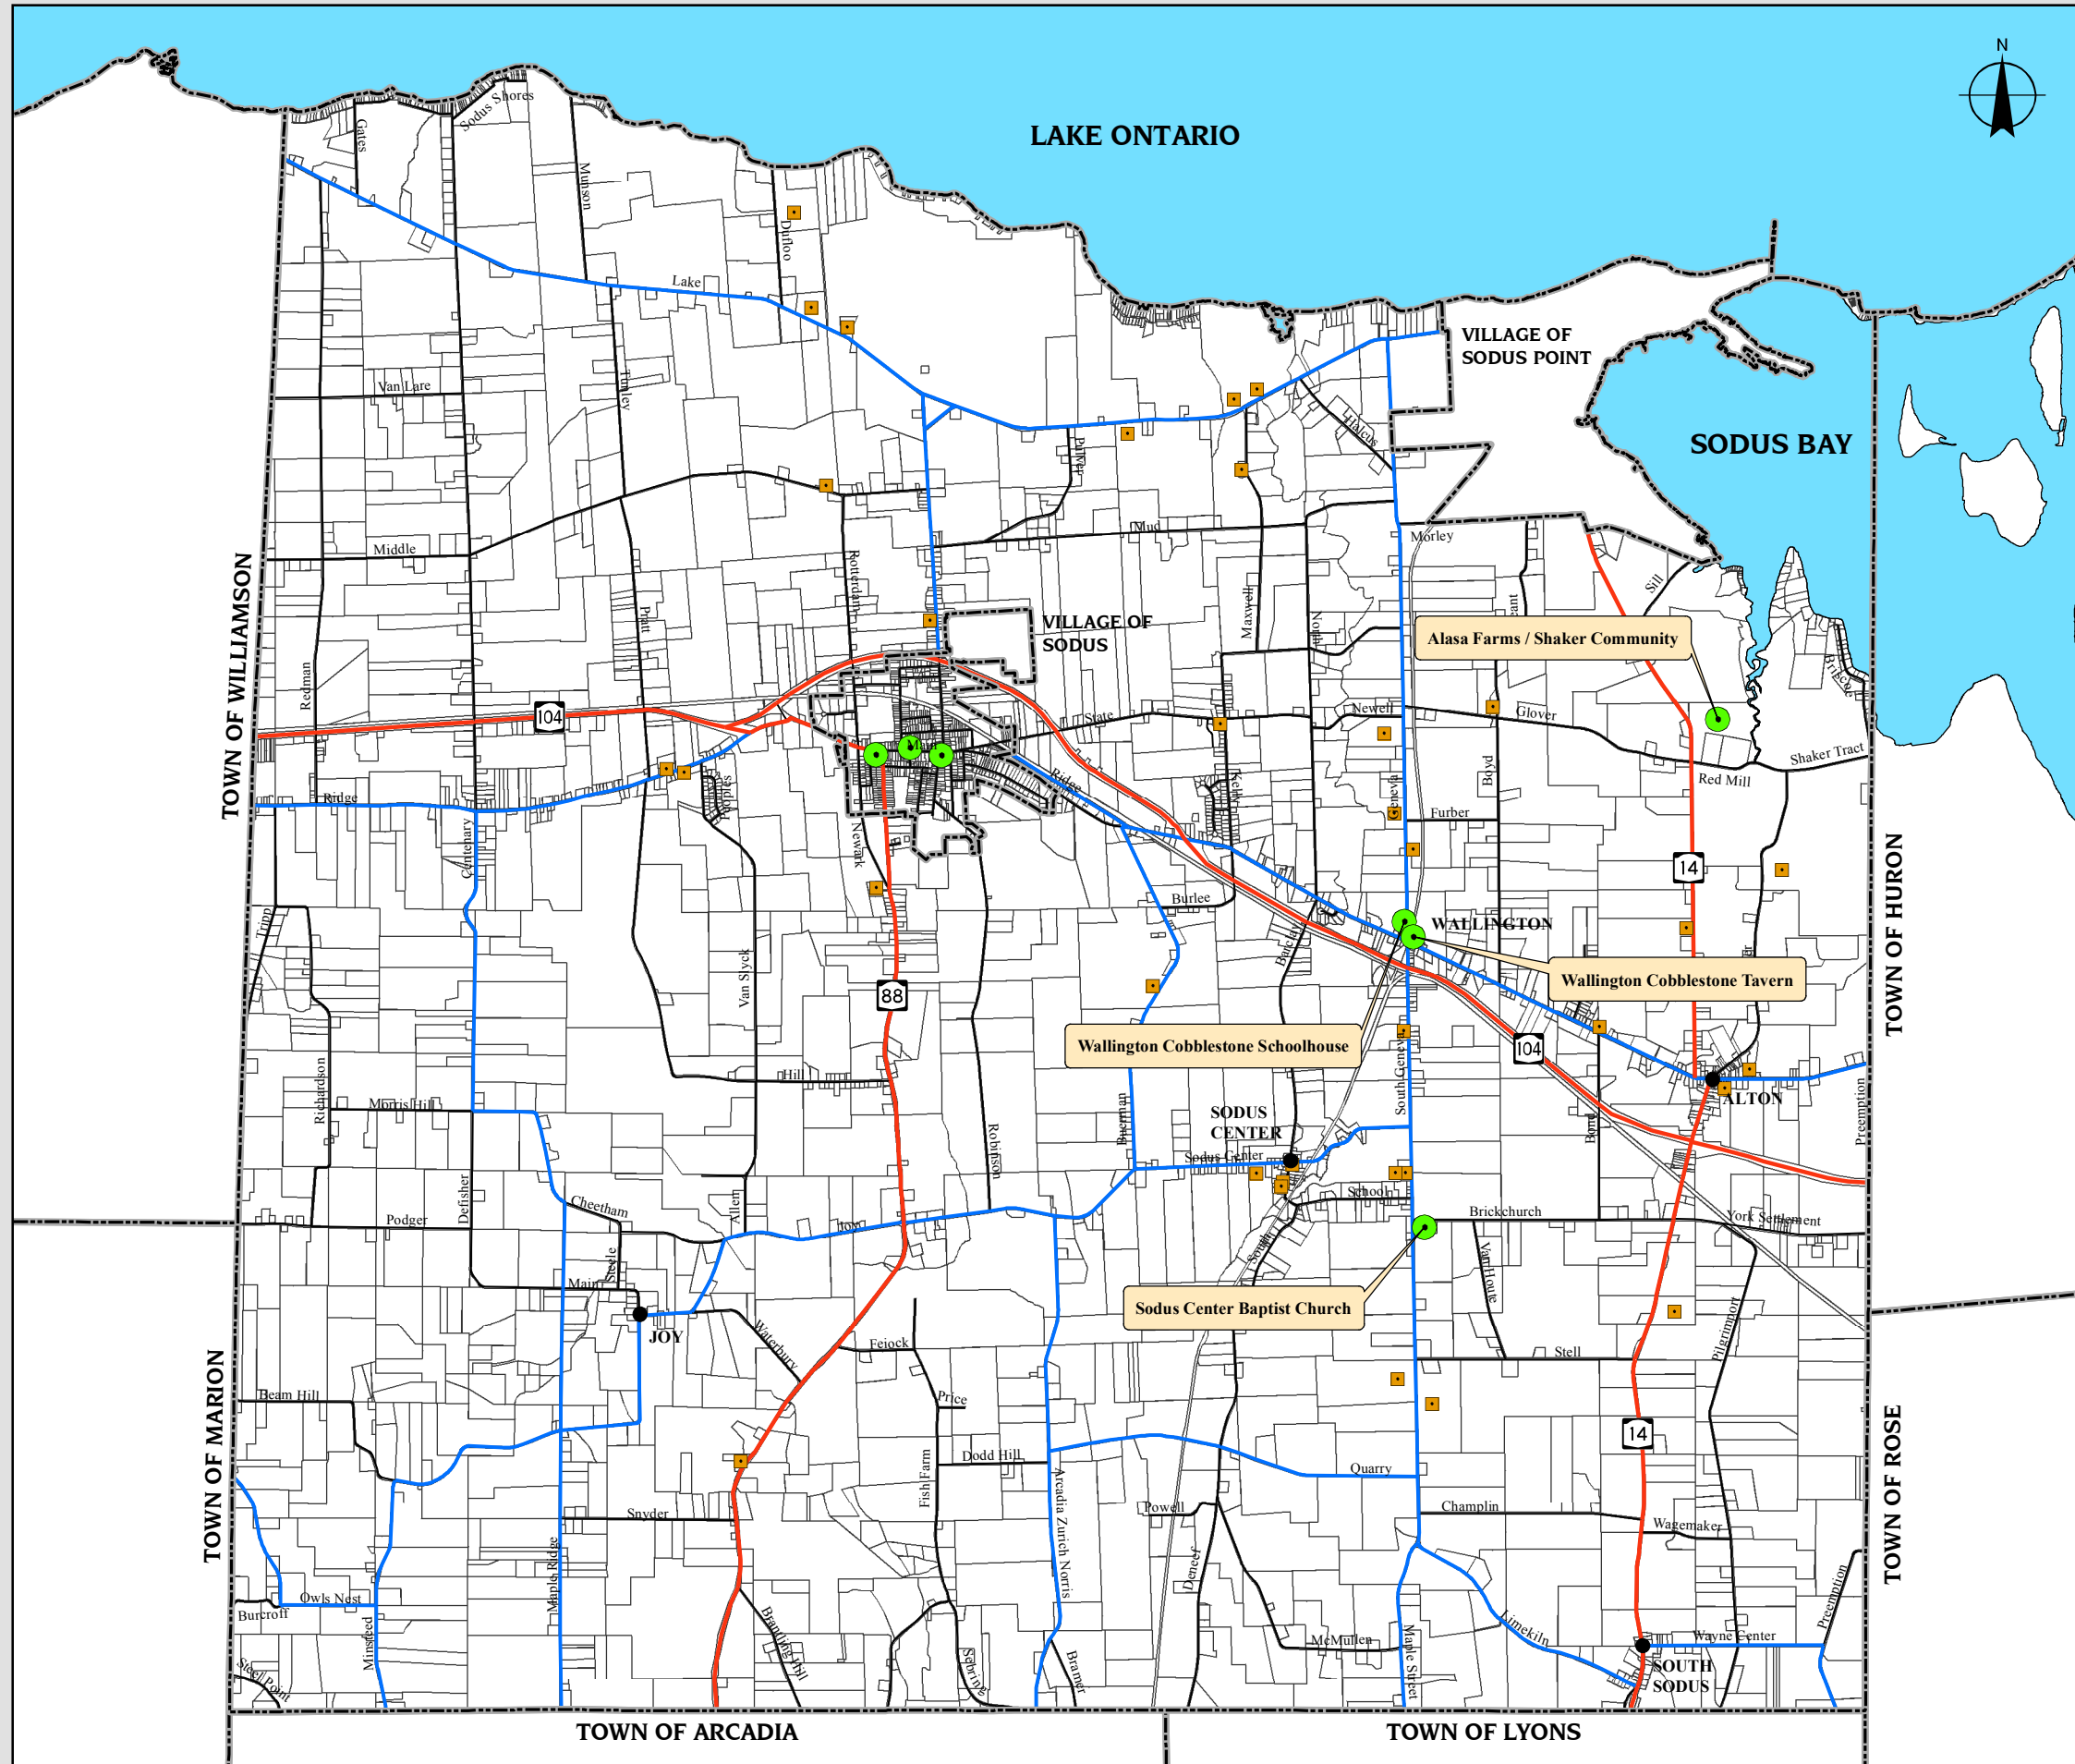

VILLAGE/TOWN OF SODUS COMPREHENSIVE PLAN

Map 29 Local Historic Sites

Legend

- Municipal Boundaries
- Parcels
- State Roads
- County Roads
- Village/Town Roads
- Historic Sites
- Cobblestone Structures

Data Sources:

Wayne County Real Property Tax Mapping
Wayne County Planning Department
Village/Town of Sodus

DATE:
JANUARY 2006

Stuart I. Brown Associates, Inc.
Planning and Management Consultants

MRB group
Engineering, Architecture, Surveying, P.C.