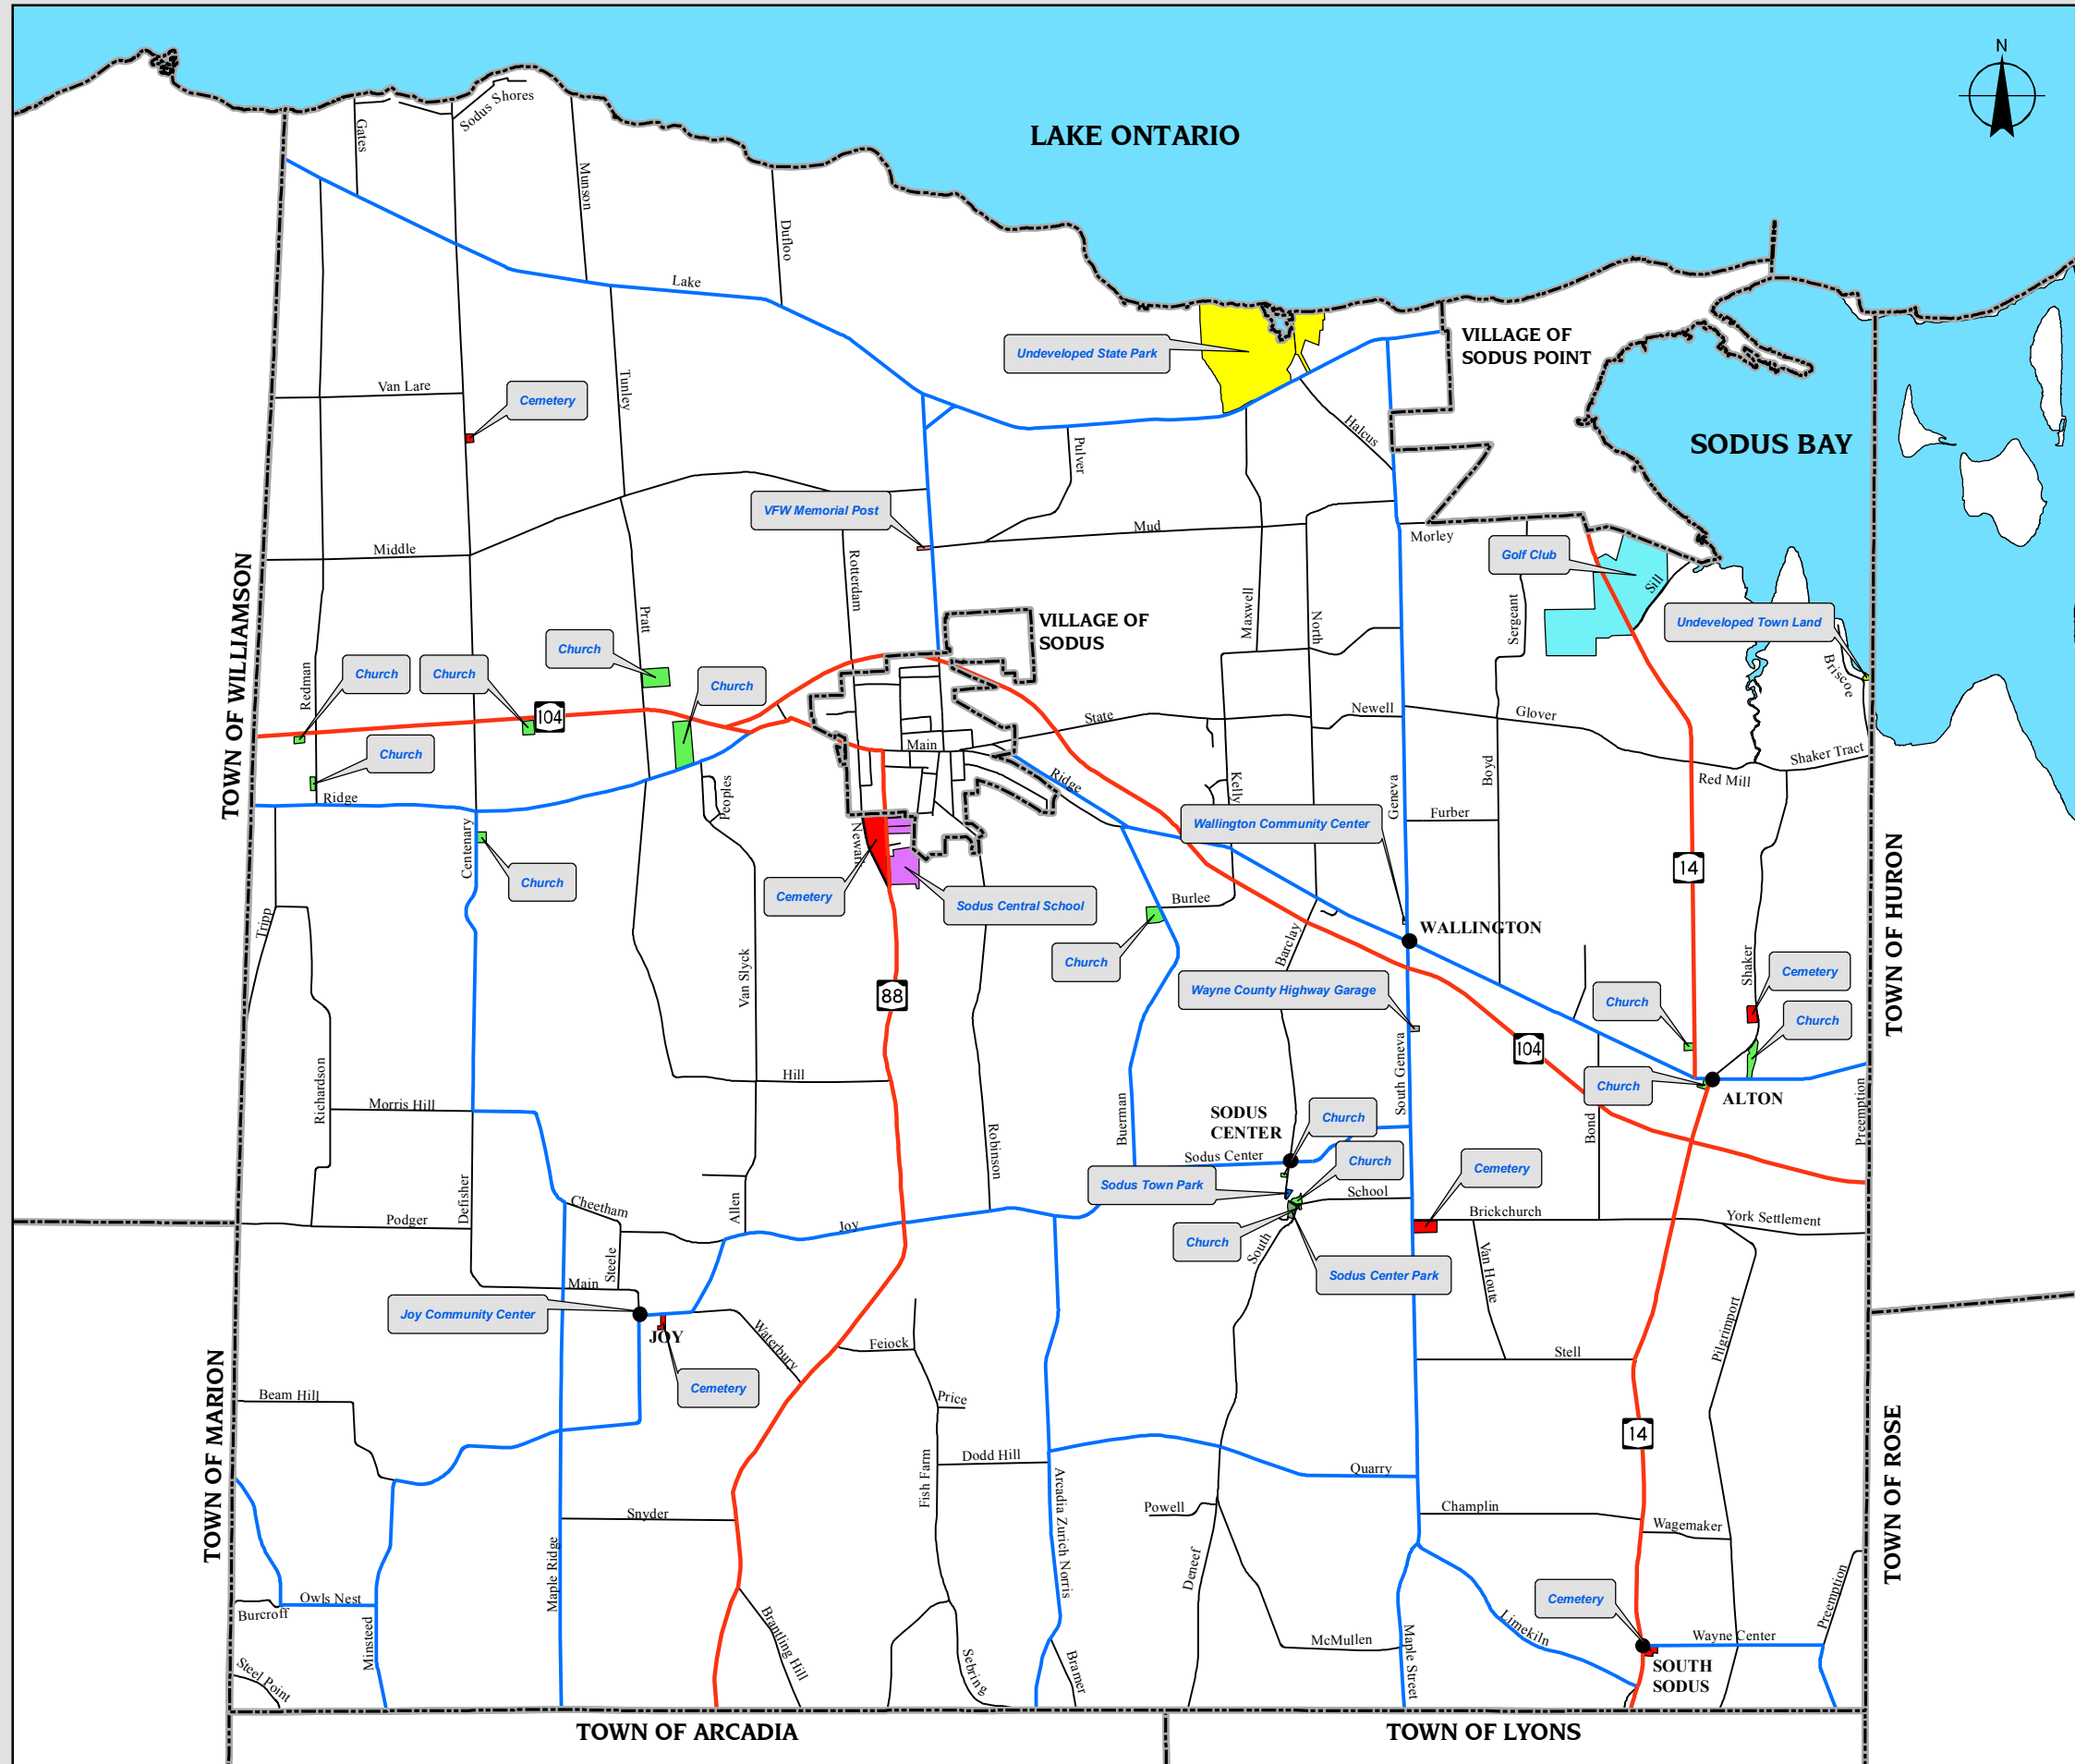

# VILLAGE/TOWN OF SODUS COMPREHENSIVE PLAN

## Map 26 Town of Sodus Community Facilities

### Legend

- Municipal Boundaries
- State Roads
- County Roads
- Village/Town Roads
- Cemetery
- Church
- Golf Club
- Joy Community Center
- Sodus Center Park
- Sodus Central School
- Sodus Town Park
- Undeveloped State Park
- Undeveloped Town Land
- VFW Memorial Post
- Wallington Community Center
- Wayne County Highway Garage